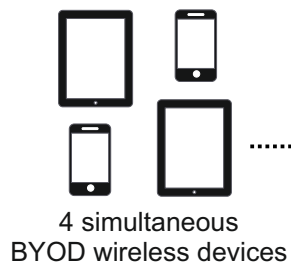

Input sources

Web browser

4 simultaneous BYOD wireless devices

USB drive

1x HDMI device

Control

Touch display,
app, web browser,

Touch display

4K

Output

WebRTC web
conferencing

Audio out

HDMI Out

Networked AV solutions

Color Key

■ HDMI ■ USB ■ LAN ■ Audio