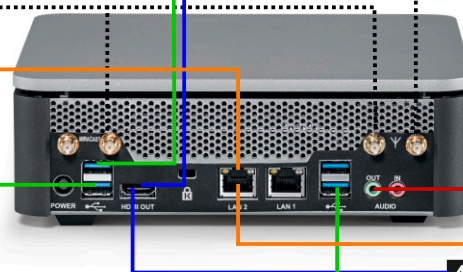

Input sources

Web browser

4 simultaneous BYOD wireless devices

USB drive

1x HDMI device

Control

Touch display,
app, web browser,

Touch display

4K

Output

WebRTC web
conferencing

Audio out

HDMI Out

Networked AV solutions

Color Key

■ HDMI ■ USB ■ LAN ■ Audio